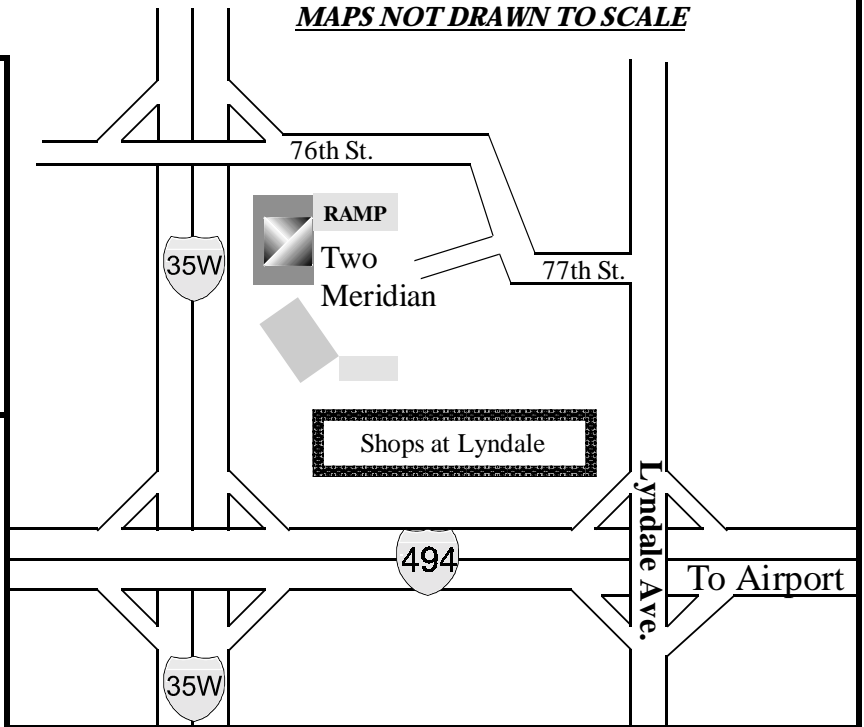

**Directions from the NORTH:**

Take I-35W south to 76th Street. Turn left and go east on 76th Street to second intersection. Meridian Crossings Road. Turn right onto Meridian Crossings Road.

**Directions from the WEST and EAST:**

Take I-494 to Lyndale Avenue. Go north on Lyndale Avenue to first intersection, 77th Street. Turn left and go west on 77th Street to first stoplight. Turn left onto Meridian Crossings Road.

**Directions from the SOUTH:**

Take I-35W north to I-494 east to Lyndale Avenue. Go north on Lyndale Avenue to first intersection, 77th Street. Turn left and go west on 77th Street to first stoplight. Turn left onto Meridian Crossings Road.

**MAPS NOT DRAWN TO SCALE**

FOCUS Market Research

Twin Cities Airport

Downtown Minneapolis

**FOCUS Market Research, Inc.**

Is located in the **Two Meridian Crossings** building on the North East corner of I-494 and I-35W. For your convenience, please park in the **RAMP** adjoining the building.